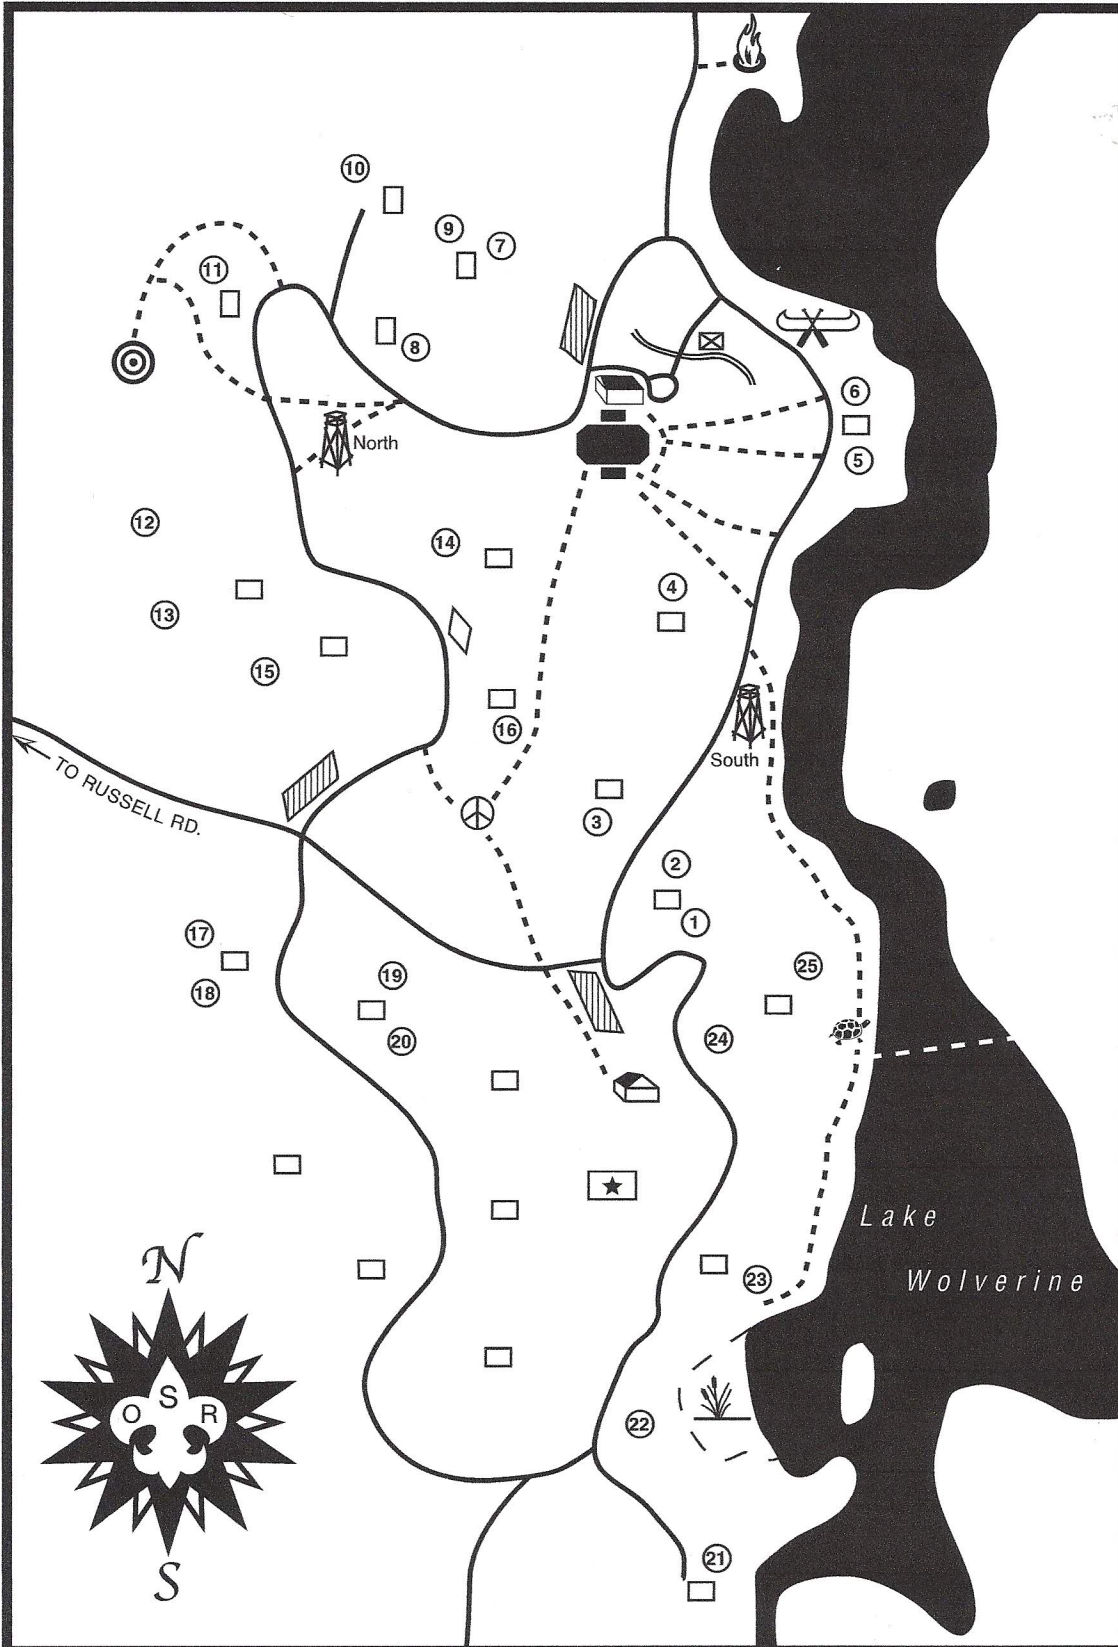

Camp Wolverine - Owasippe Scout Reservation

150 100 50 0 75 150 225 300 yards

Scale 1 : 5 217
1 in. = approx. 145 yds.

Legend

- Camp Road
- Trail
- Staff Row
- Ferry
- Parking Lot
- Lodge
- Chapel
- Eco Con
- Scoutcraft
- Craft Village
- Director's Qtrs
- Camp Site
- Kybo
- Staff Kybo
- Pool
- Boat Docks
- Shooting Sports
- Marsh
- Fire Bowl
- Lake