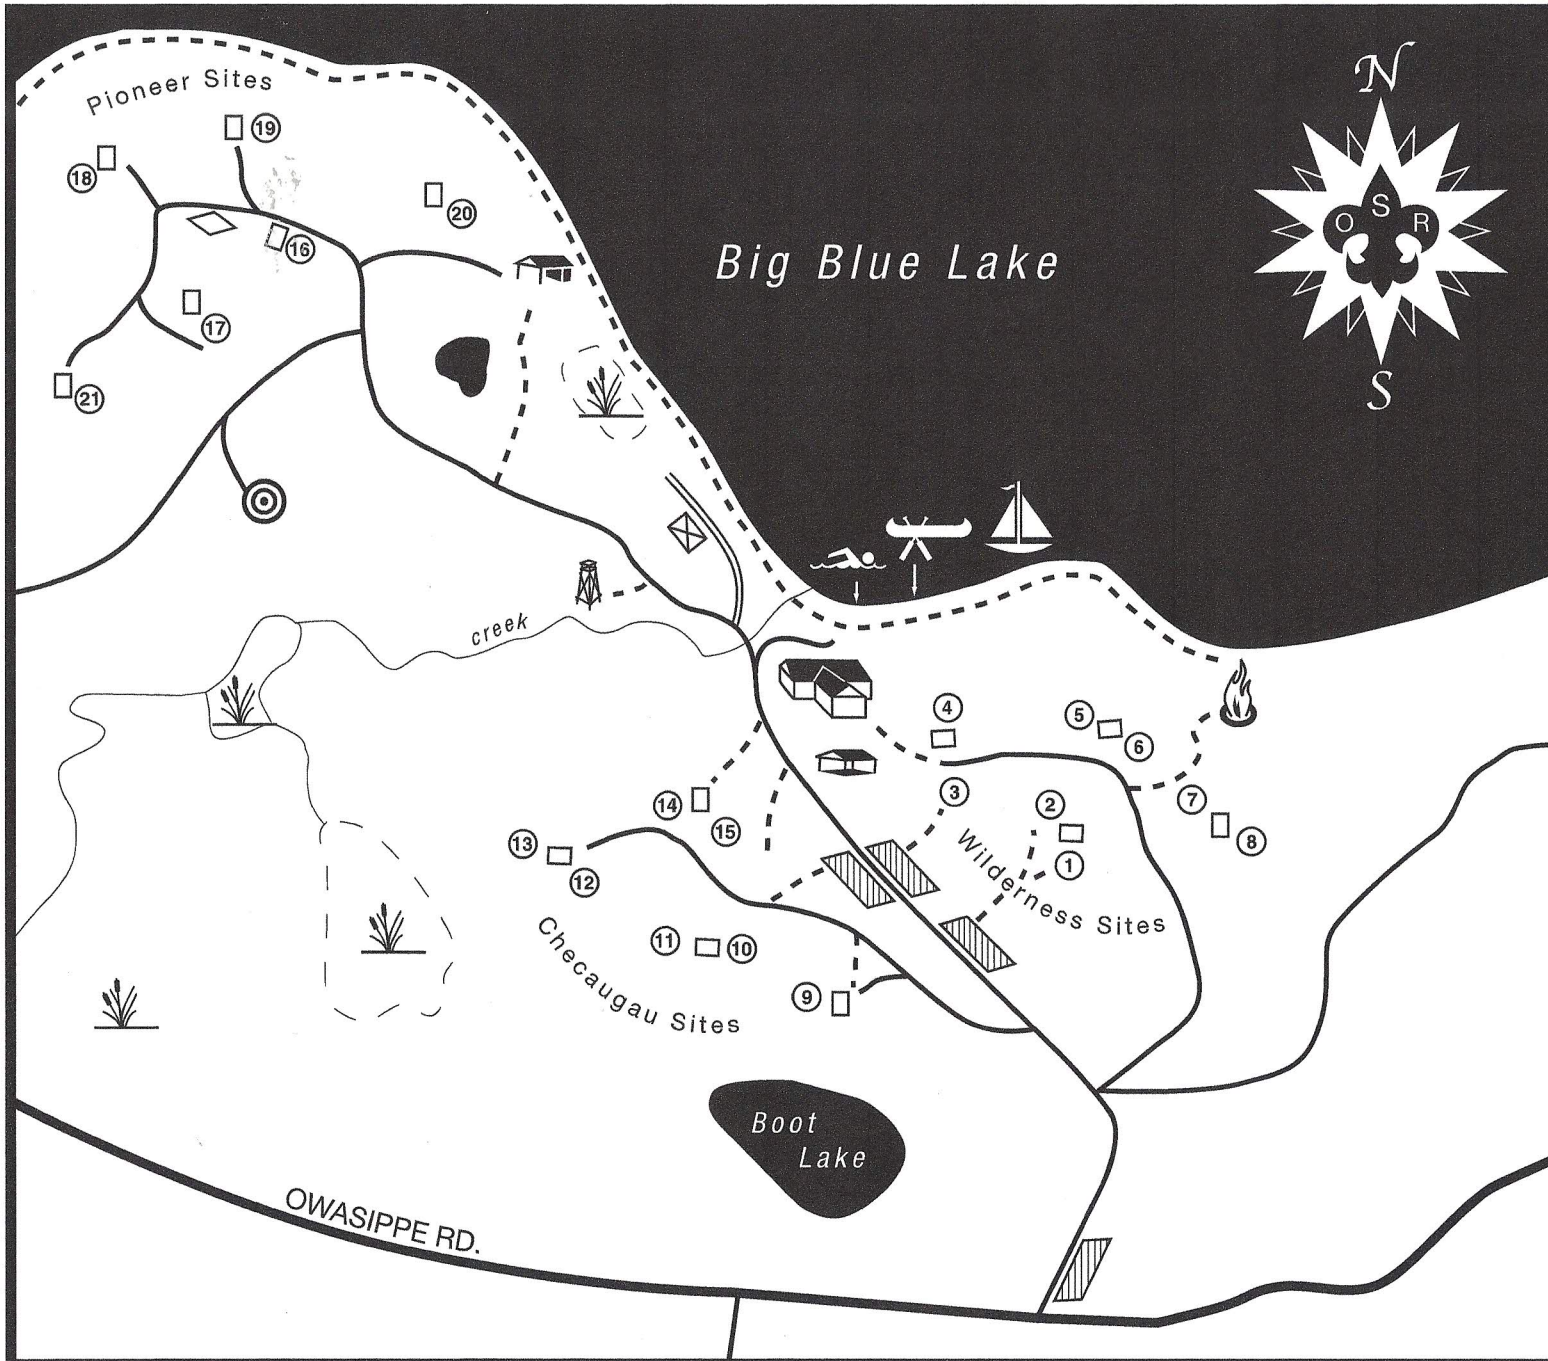

# Camp Blackhawk - Owasippe Scout Reservation

Scale 1 : 7 040  
1 in. = approx. 195 yds.

## Legend

- Camp Road
- - - - - Trail
- ===== Paved Rd.
- ===== Staff Row
- ▨ Parking Lot
- ▧ Dining Hall
- ⑫ Camp Site
- Kybo
- ⊠ Staff Kybo
- ◇ Shower House
- 🏊 Aquatics
- 🚣 Boat Docks
- 🚤 Sailing Base
- 🏠 Nature Shed
- 🎯 Shooting Sports
- 🏠 Craft Village
- 🏹 Scoutcraft
- 🔥 Fire Bowl
- 🌊 Lake
- 🌿 Marsh
- ~~~~~ Creek