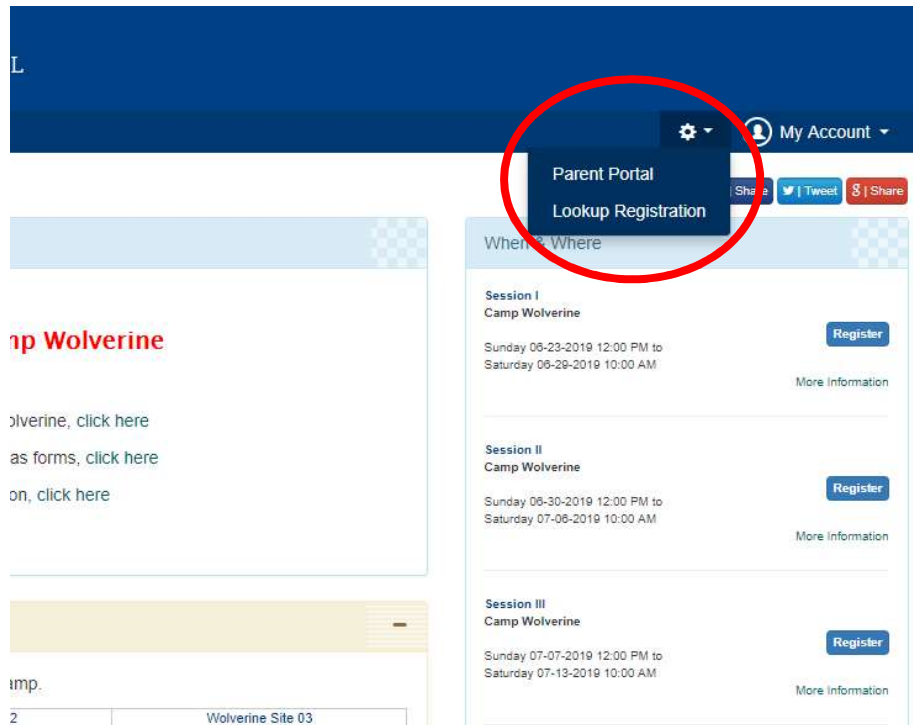

BOY SCOUTS OF AMERICA®
PATHWAY TO ADVENTURE COUNCIL

Leader's Guide to Signing Up Your Scouts for Their Merit Badges at Camp Napowan

START ON THE NAPOWAN PAGE

Start by going to the Napowan 2019 Summer Camp Website

- <https://scoutingevent.com/456-Napowan2019>

Click on the gear icon at the top of the screen and select “Lookup Registration”

You will need your registration number and the email address used to register your troop.

Questions? Contact Justin Feld at 312-421-8800 x 315 or Justin.Feld@Scouting.org

SELECT YOUR PARTICIPANTS

Select the participants tab at the top of the screen

The screenshot shows the 'Participants' tab for 'Camp Napowan Summer Camp 2019'. At the top, there are navigation tabs for 'Contact', 'Participants', 'Payment', and 'More'. Below this, there is a '+ Add Participants' button. The main area is divided into three sections: '5 Scout Youth', '2 New Scout (Since 1-1-2019)', and '2 Adult Participant'. Each section contains a list of participant cards. Red arrows point from the 'Add Participants' button to each of the seven youth participant cards (Participant 1 through Participant 5) and the two adult participant cards (Participant 6 and Participant 7).